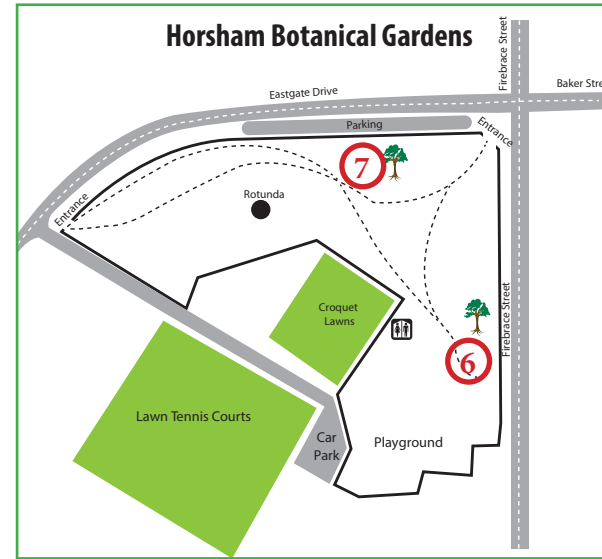

Trees Tell Tall Tales

Follow the map and listen to the trees tell a story.

Trees Tell Tall Tales

About...

Trees Tell Tall Tales is an 'Art Is...' project encouraging parents and children to enjoy the outdoors while engaging in an activity which promotes the enjoyment of reading. Follow the story trail along the Wimmera River in Horsham and listen to the trees tell their stories.

You will need...

A map (see reverse side)
A smart phone.

What to do...

1. Locate the story trees

Locate each of the 7 story trees on the map (You can use your map reading skills or type the GPS coordinates into the search line of Google Maps or Apple Maps.)

GPS Coordinates

Type the number between the brackets into the search line of Google or Apple maps exactly as listed below including the minus sign, comma and space and navigate your way to the tree.

Tree 1 (-36.730507, 142.174912)

At each story tree you will find a sign with a QR Code.

Use your camera or a QR reader on your phone to read the QR code. This will take you to an audio recording on your phone for you to listen to the tree's story. (You might like to take a picnic blanket to sit under the tree while you listen.)