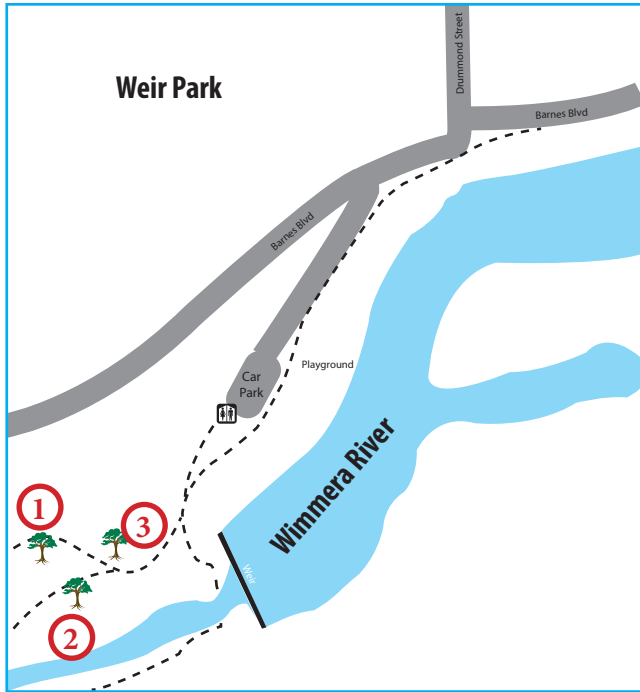

Trees Tell Tall Tales

Follow the map and listen to the trees tell a story.

Trees Tell Tall Tales

About...

Trees Tell Tall Tales is an 'Art Is...' project encouraging parents and children to enjoy the outdoors while engaging in an activity which promotes the enjoyment of reading. Follow the story trail along the Wimmera River in Horsham and listen to the trees tell their stories.

You will need...

A map (see reverse side)
A smart phone.

What to do...

1. Locate the story trees

Locate each of the 7 story trees on the map (You can use your map reading skills or type the GPS coordinates into the search line of Google Maps or Apple Maps.)

GPS Coordinates

Type the number between the brackets into the search line of Google or Apple maps exactly as listed below including the minus sign, comma and space and navigate your way to the tree.

Tree 1 (-36.730507, 142.174912)

Tree 2 (-36.730770, 142.175201)

Tree 3 (-36.730495, 142.175278)

Tree 4 (-36.724899, 142.194748)

Tree 5 (-36.725140, 142.194809)

Tree 6 (-36.721443, 142.199402)

Tree 7 (-36.721012, 142.19814)

2. Listen to a story

At each story tree you will find a sign with a QR Code.

Use your camera or a QR reader on your phone to read the QR code. This will take you to an audio recording on your phone for you to listen to the tree's story. (You might like to take a picnic blanket to sit under the tree while you listen.)

Test your smart phone using this QR Code.

To test if your device can read QR Codes, open your Camera app and point it steady for 2-3 seconds towards the QR Code you want to scan. Whenever scanning is enabled, a notification will appear. If nothing happens, you may have to go to your Settings app and enable QR Code scanning. If QR Codes isn't an option in your settings, your device unfortunately can't scan QR Codes natively. You'll have to download a third-party QR Code reader app. This sample QR code will take you to the Art Is... website.

3. Name the animal

On the sign by each tree, you will also find a secret animal.

Correctly identify 4 animals and write their names on the entry form opposite.

4. Enter the competition

The first 200 correct entrants to return their form to the Wimmera Regional Library in Horsham will win a free children's book. (One entry per child).

An Art Is... outdoors activity

Correctly name 4 of the animals on the 'Trees Tell Tall Tales' story adventure trail for a chance to win one of 200 free children's books.

Present your entry at :

Wimmera Regional Library
28 McLachlan St
Horsham

Library hours:

8.30am - 5.30pm Monday - Friday

9.30 - 1.00 pm Saturday

Entry Form

Child's Name: _____

Tree Number	Name the Animal
1	
2	
3	
4	
5	
6	
7