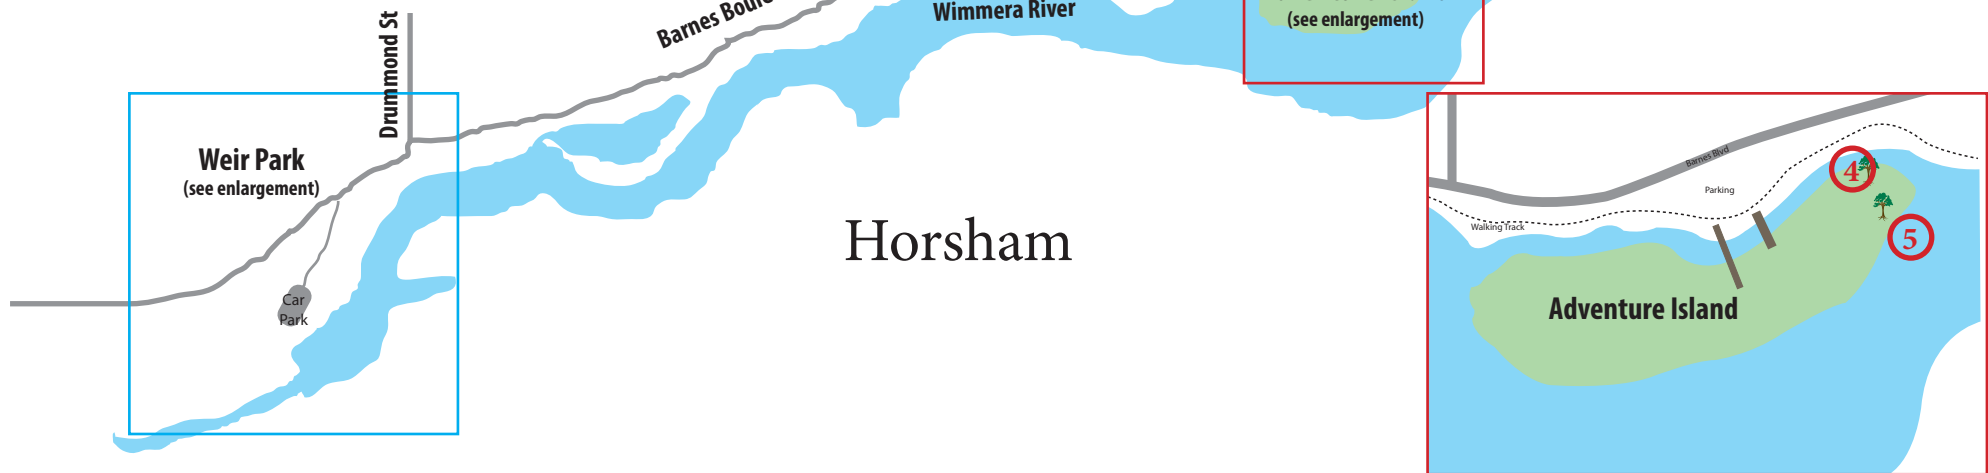

Trees Tell Tall Tales

Follow the map and listen to the trees tell a story.

Trees Tell Tall Tales

About...

Trees Tell Tall Tales is an 'Art Is...' project encouraging parents and children to enjoy the outdoors while engaging in an activity which promotes the enjoyment of reading. Follow the story trail along the Wimmera River in Horsham and listen to the trees tell their stories.

You will need...

A map (see reverse side)
A smart phone.

What to do...

1. Locate the story trees

Locate each of the 7 story trees on the map (You can use your map reading skills or type the GPS coordinates into the search line of Google Maps or Apple Maps.)

GPS Coordinates

Type the number between the brackets into the search line of Google or Apple maps exactly as listed below including the minus sign, comma and space and navigate your way to the tree.

Tree 1 (-36.730507, 142.174912)

Tree 2 (-36.730770, 142.175201)

Tree 3 (-36.730495, 142.175278)

Tree 4 (-36.724899, 142.194748)

Tree 5 (-36.725140, 142.194809)

Tree 6 (-36.721443, 142.199402)

Tree 7 (-36.721012, 142.19814)

2. Listen to a story

At each story tree you will find a sign with a QR Code.

Use your camera or a QR reader on your phone to read the QR code. This will take you to an audio recording on your phone for you to listen to the tree's story. (You might like to take a picnic blanket to sit under the tree while you listen.)

Test your smart phone using this QR Code.

To test if your device can read QR Codes, open your Camera app and point it steady for 2-3 seconds towards the QR Code you want to scan. Whenever scanning is enabled, a notification will appear. If nothing happens, you may have to go to your Settings app and enable QR Code scanning. If QR Codes isn't an option in your settings, your device unfortunately can't scan QR Codes natively. You'll have to download a third-party QR Code reader app. This sample QR code will take you to the Art Is... website.

3. Name the animal

On the sign by each tree, you will also find a secret animal.

Correctly identify 4 animals and write their names on the entry form opposite.

4. Enter the competition

The first 200 correct entrants to return their form to the Wimmera Regional Library in Horsham will win a free children's book. (One entry per child).

An Art Is... outdoors activity

Correctly name 4 of the animals on the 'Trees Tell Tall Tales' story adventure trail for a chance to win one of 200 free children's books.

Present your entry at :

Wimmera Regional Library
28 McLachlan St
Horsham

Library hours:

8.30am - 5.30pm Monday - Friday

9.30 - 1.00 pm Saturday

Entry Form

Child's Name: _____

Tree Number	Name the Animal
1	
2	
3	
4	
5	
6	
7